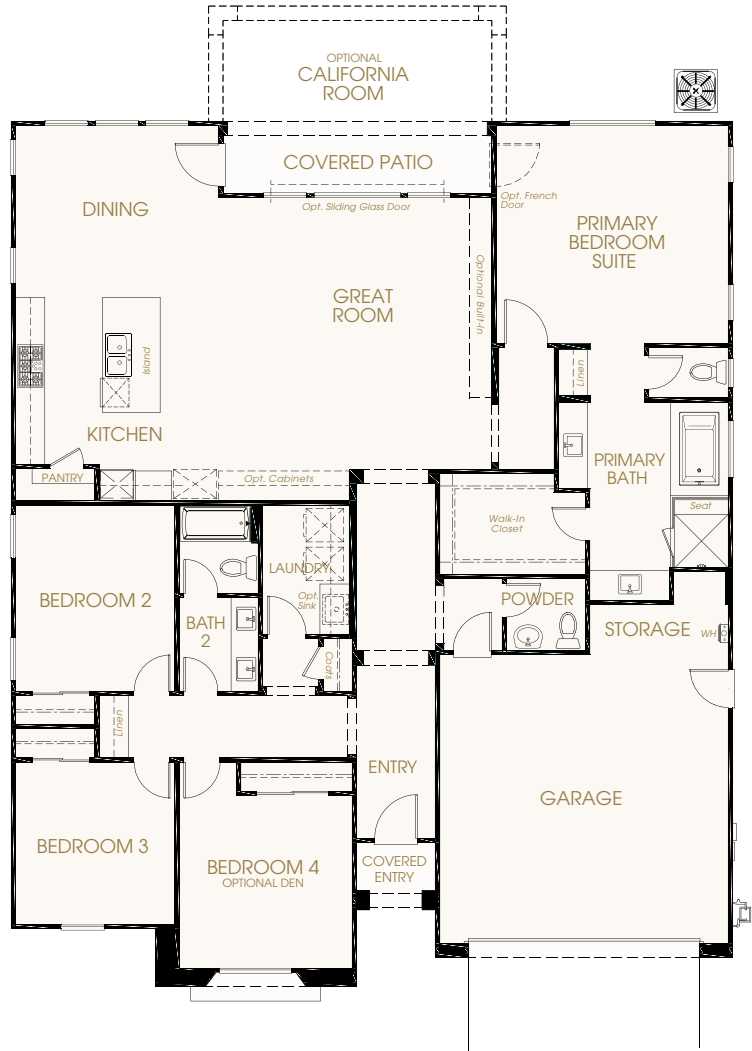

P R E L I M I N A R Y

The Barcelona

SINGLE-STORY | 2,280 SQ. FT.

4 Bedroom – 2.5 Bath – Covered Patio – 2-Car Garage

OPTIONS: Den, California Room

Chelsea
AT ROSE GATE

The Spanish Elevation

*Optional Brick
Accents Available*

The Farmhouse Elevation

*Shown with Optional
Stone Accents*

The European Country Elevation

*Shown with Optional
Stone Accents*

Elevations depicted in the brochure are an artist rendering and do not necessarily reflect standard elevation features, landscaping, flatwork, lighting, entry or garage doors. All stonework is an option. Builder reserves the right to make modifications without prior notice or obligation.

Broker #
01112962

RV 6.4.24

P R E L I M I N A R Y

The Barcelona

SINGLE-STORY | 2,280 SQ. FT.

4 Bedroom – 2.5 Bath – Covered Patio – 2-Car Garage

OPTIONS: Den, California Room

OPTION:
California Room

OPTION:
Den in lieu of Bedroom 4

FLOOR PLAN | SPANISH ELEVATION

In an effort to continuously improve our product, we reserve the right to change elevations, specifications, materials, and price without prior notice. Variations in the floor plans and elevations may exist and square footages are approximate.