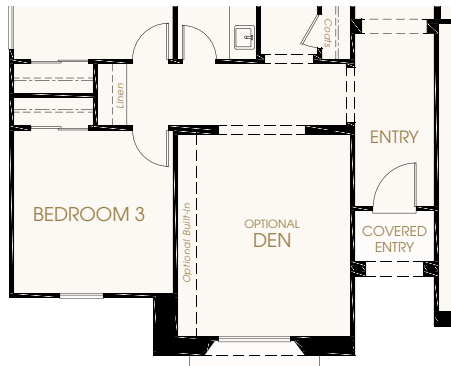

P R E L I M I N A R Y

The Barcelona

SINGLE-STORY | 2,280 SQ. FT.

4 Bedroom – 2.5 Bath – Covered Patio – 2-Car Garage

OPTIONS: Den, California Room

Chelsea
AT ROSE GATE

The Spanish Elevation

*Optional Brick
Accents Available*

Broker #
01112962

RV 6.4.24

P R E L I M I N A R Y

The Barcelona

SINGLE-STORY | 2,280 SQ. FT.

4 Bedroom – 2.5 Bath – Covered Patio – 2-Car Garage

OPTIONS: Den, California Room

OPTION:
California Room

OPTION:
Den in lieu of Bedroom 4

FLOOR PLAN | SPANISH ELEVATION

In an effort to continuously improve our product, we reserve the right to change elevations, specifications, materials, and price without prior notice. Variations in the floor plans and elevations may exist and square footages are approximate.